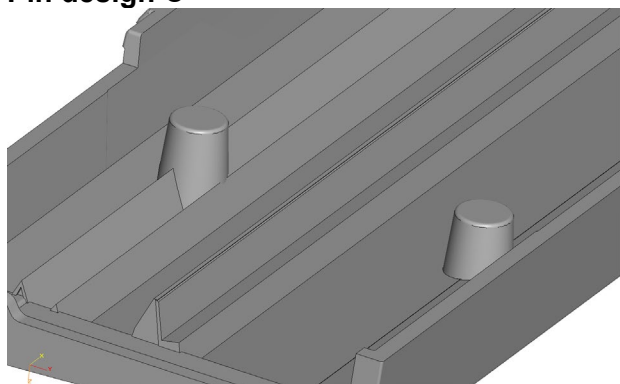

Pin designs A and B have small parts that can support PCB side walls while pin design C does not. Please see the following page for different pin visualisations. Updated 2D drawings can be download from [here](#), and mechanical 3D models can be requested from our tech support team at tech.support@ledil.com

LEDiL

(CONTINUED FROM PAGE 1)

LINNEA pin design visualisations:

Pin design A

Pin design B

Pin design C

Contact information:

Kalle Hannila
Product Manager
Joensuunkatu 13
24100 SALO, FINLAND
kalle.hannila@ledil.com