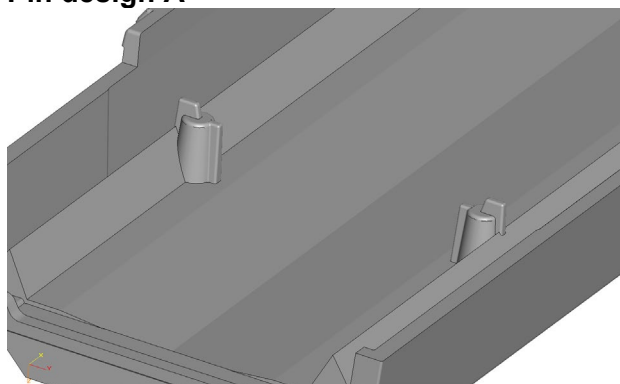

Pin designs A and B have small parts that can support PCB side walls while pin design C does not. Please see the following page for different pin visualisations. Updated 2D drawings can be download from [here](#), and mechanical 3D models can be requested from our tech support team at tech.support@ledil.com

LEDiL

(CONTINUED FROM PAGE 1)

LINNEA pin design visualisations:

Pin design A

Pin design B

Pin design C

Contact information:

Kalle Hannila
Product Manager
Joensuunkatu 13
24100 SALO, FINLAND
kalle.hannila@ledil.com