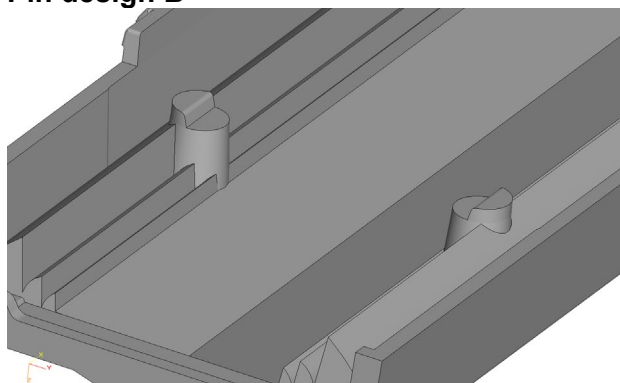

Pin designs A and B have small parts that can support PCB side walls while pin design C does not. Please see the following page for different pin visualisations. Updated 2D drawings can be download from [here](#), and mechanical 3D models can be requested from our tech support team at tech.support@ledil.com

LEDiL

(CONTINUED FROM PAGE 1)

LINNEA pin design visualisations:

Pin design A

Pin design B

Pin design C

Contact information:

Kalle Hannila
Product Manager
Joensuunkatu 13
24100 SALO, FINLAND
kalle.hannila@ledil.com